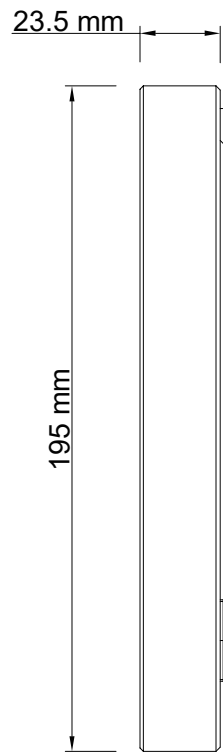

Specification Parameters

Main chip	1G main frequency + 1T computing power
Memory	512MB
Storage	8GB
Camera	Anti-reverse light width dynamic 200W double photography
Screen size	5 inch
Screen touch	Support
Face capacity	20000 sheets
Communication mode	Standard Ethernet, Bluetooth, optional 4G/WiFi
Way of opening the door	Open the door by swiping card, face recognition, Bluetooth, remote, password, etc.
Access control function	Door magnetism, unlock, door switch, Wigan interface
Elevator control function	Optional support elevator control
Visitor function	Support the interaction of visitors
Radio frequency card type	IC (ISO14443A/B) / CPU card, optional ID card
Bluetooth door opening distance	Barrier-free within 10 meters
Waterproof grade	IP65
Shell	Aluminum alloy + toughened glass
Device size	195*96*23.5mm

Product Size

Upright view

Side view

Rear view

Hanging board