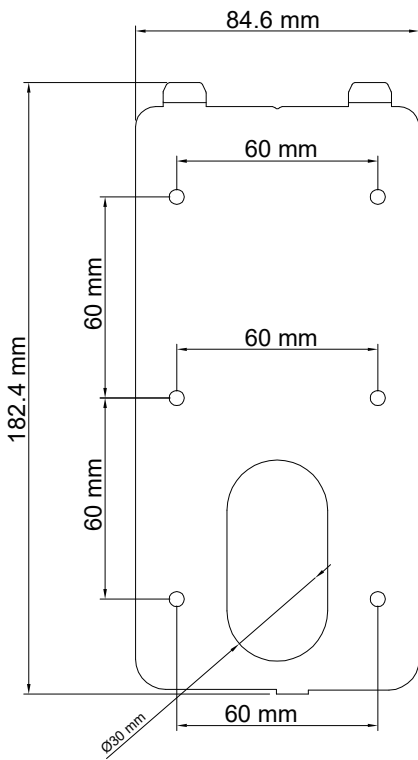

Specification Parameters

Main chip	1G main frequency + 1T computing power
Memory	512MB
Storage	8GB
Camera	Anti-reverse light width dynamic 200W double photography
Screen size	5 inch
Screen touch	Support
Face capacity	20000 sheets
Communication mode	Standard Ethernet, Bluetooth, optional 4G/WiFi
Way of opening the door	Open the door by swiping card, face recognition, Bluetooth, remote, password, etc.
Access control function	Door magnetism, unlock, door switch, Wigan interface
Elevator control function	Optional support elevator control
Visitor function	Support the interaction of visitors
Radio frequency card type	IC (ISO14443A/B) / CPU card, optional ID card
Bluetooth door opening distance	Barrier-free within 10 meters
Waterproof grade	IP65
Shell	Aluminum alloy + toughened glass
Device size	195*96*23.5mm

Product Size

Upright view

Side view

Rear view

Hanging board