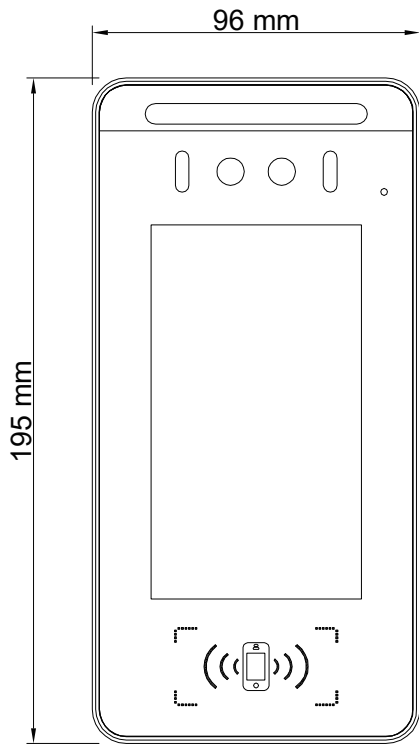

Face Recognition Terminal

Face recognition

Intelligent algorithm

5-inch touch screen

Voice prompt

Mass storage

Product Introduction

5 inch face recognition terminal is a high-performance, high-reliability face recognition product, high-performance CPU, deep learning algorithm, faster recognition speed, higher accuracy, ultra-low power consumption without heating, support for face recognition, Bluetooth, IC card and other verification methods, 5-inch high-definition touch screen, high screen ratio, compatible support for wall-hanging, column installation, mainly used in communities, parks, campuses, kindergartens, hospitals and other places.

Specification Parameters

Main chip	1G main frequency + 1T computing power
Memory	512MB
Storage	8GB
Camera	Anti-reverse light width dynamic 200W double photography
Screen size	5 inch
Screen touch	Support
Face capacity	20000 sheets
Communication mode	Standard Ethernet, Bluetooth, optional 4G/WiFi
Way of opening the door	Open the door by swiping card, face recognition, Bluetooth, remote, password, etc.
Access control function	Door magnetism, unlock, door switch, Wigan interface
Elevator control function	Optional support elevator control
Visitor function	Support the interaction of visitors
Radio frequency card type	IC (ISO14443A/B) / CPU card, optional ID card
Bluetooth door opening distance	Barrier-free within 10 meters
Waterproof grade	IP65
Shell	Aluminum alloy + toughened glass
Device size	195*96*23.5mm

Product Size

Upright view

Side view

Rear view

Hanging board