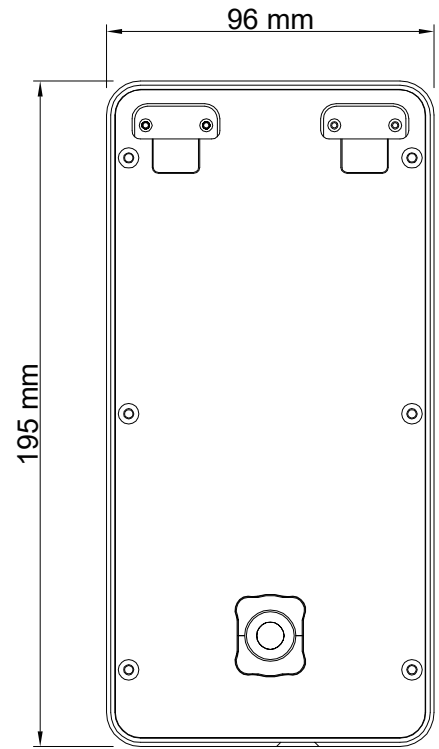

Specification Parameters

Main chip	1G main frequency + 1T computing power
Memory	512MB
Storage	8GB
Camera	Anti-reverse light width dynamic 200W double photography
Screen size	5 inch
Screen touch	Support
Face capacity	20000 sheets
Communication mode	Standard Ethernet, Bluetooth, optional 4G/WiFi
Way of opening the door	Open the door by swiping card, face recognition, Bluetooth, remote, password, etc.
Access control function	Door magnetism, unlock, door switch, Wigan interface
Elevator control function	Optional support elevator control
Visitor function	Support the interaction of visitors
Radio frequency card type	IC (ISO14443A/B) / CPU card, optional ID card
Bluetooth door opening distance	Barrier-free within 10 meters
Waterproof grade	IP65
Shell	Aluminum alloy + toughened glass
Device size	195*96*23.5mm

Product Size

Upright view

Side view

Rear view

Hanging board